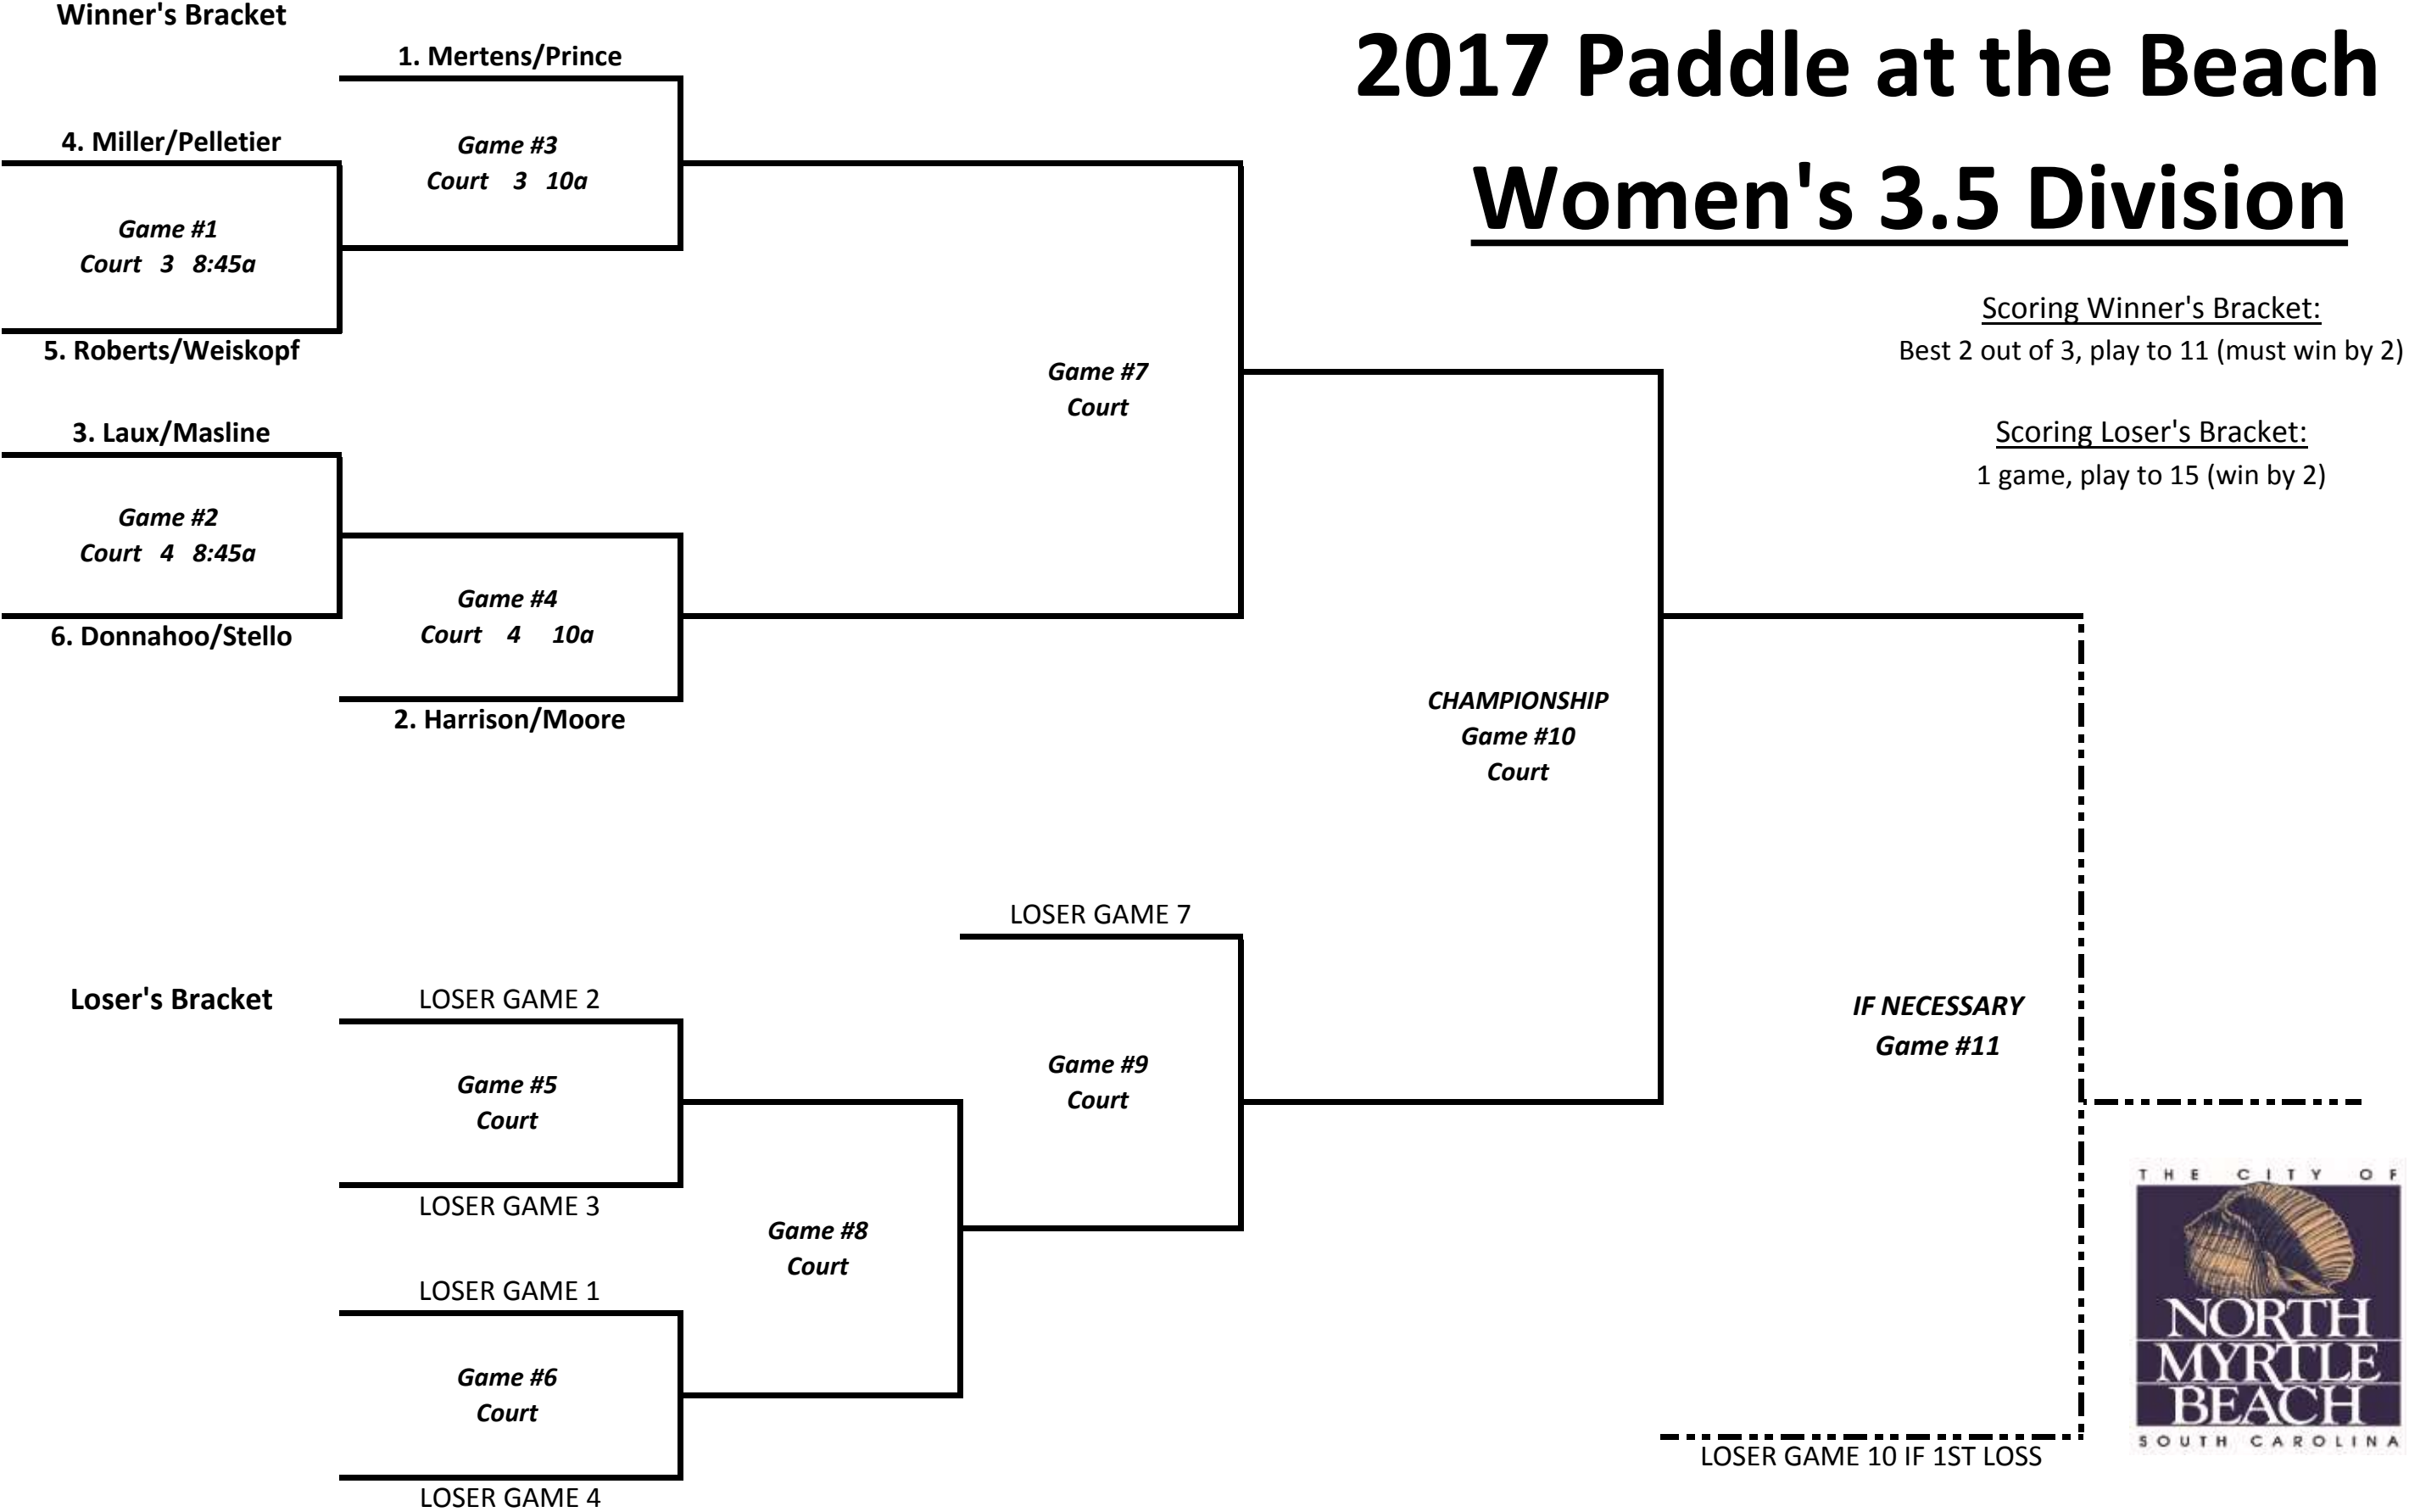

# 2017 Paddle at the Beach Women's 3.5 Division

Scoring Winner's Bracket:  
Best 2 out of 3, play to 11 (must win by 2)

Scoring Loser's Bracket:  
1 game, play to 15 (win by 2)