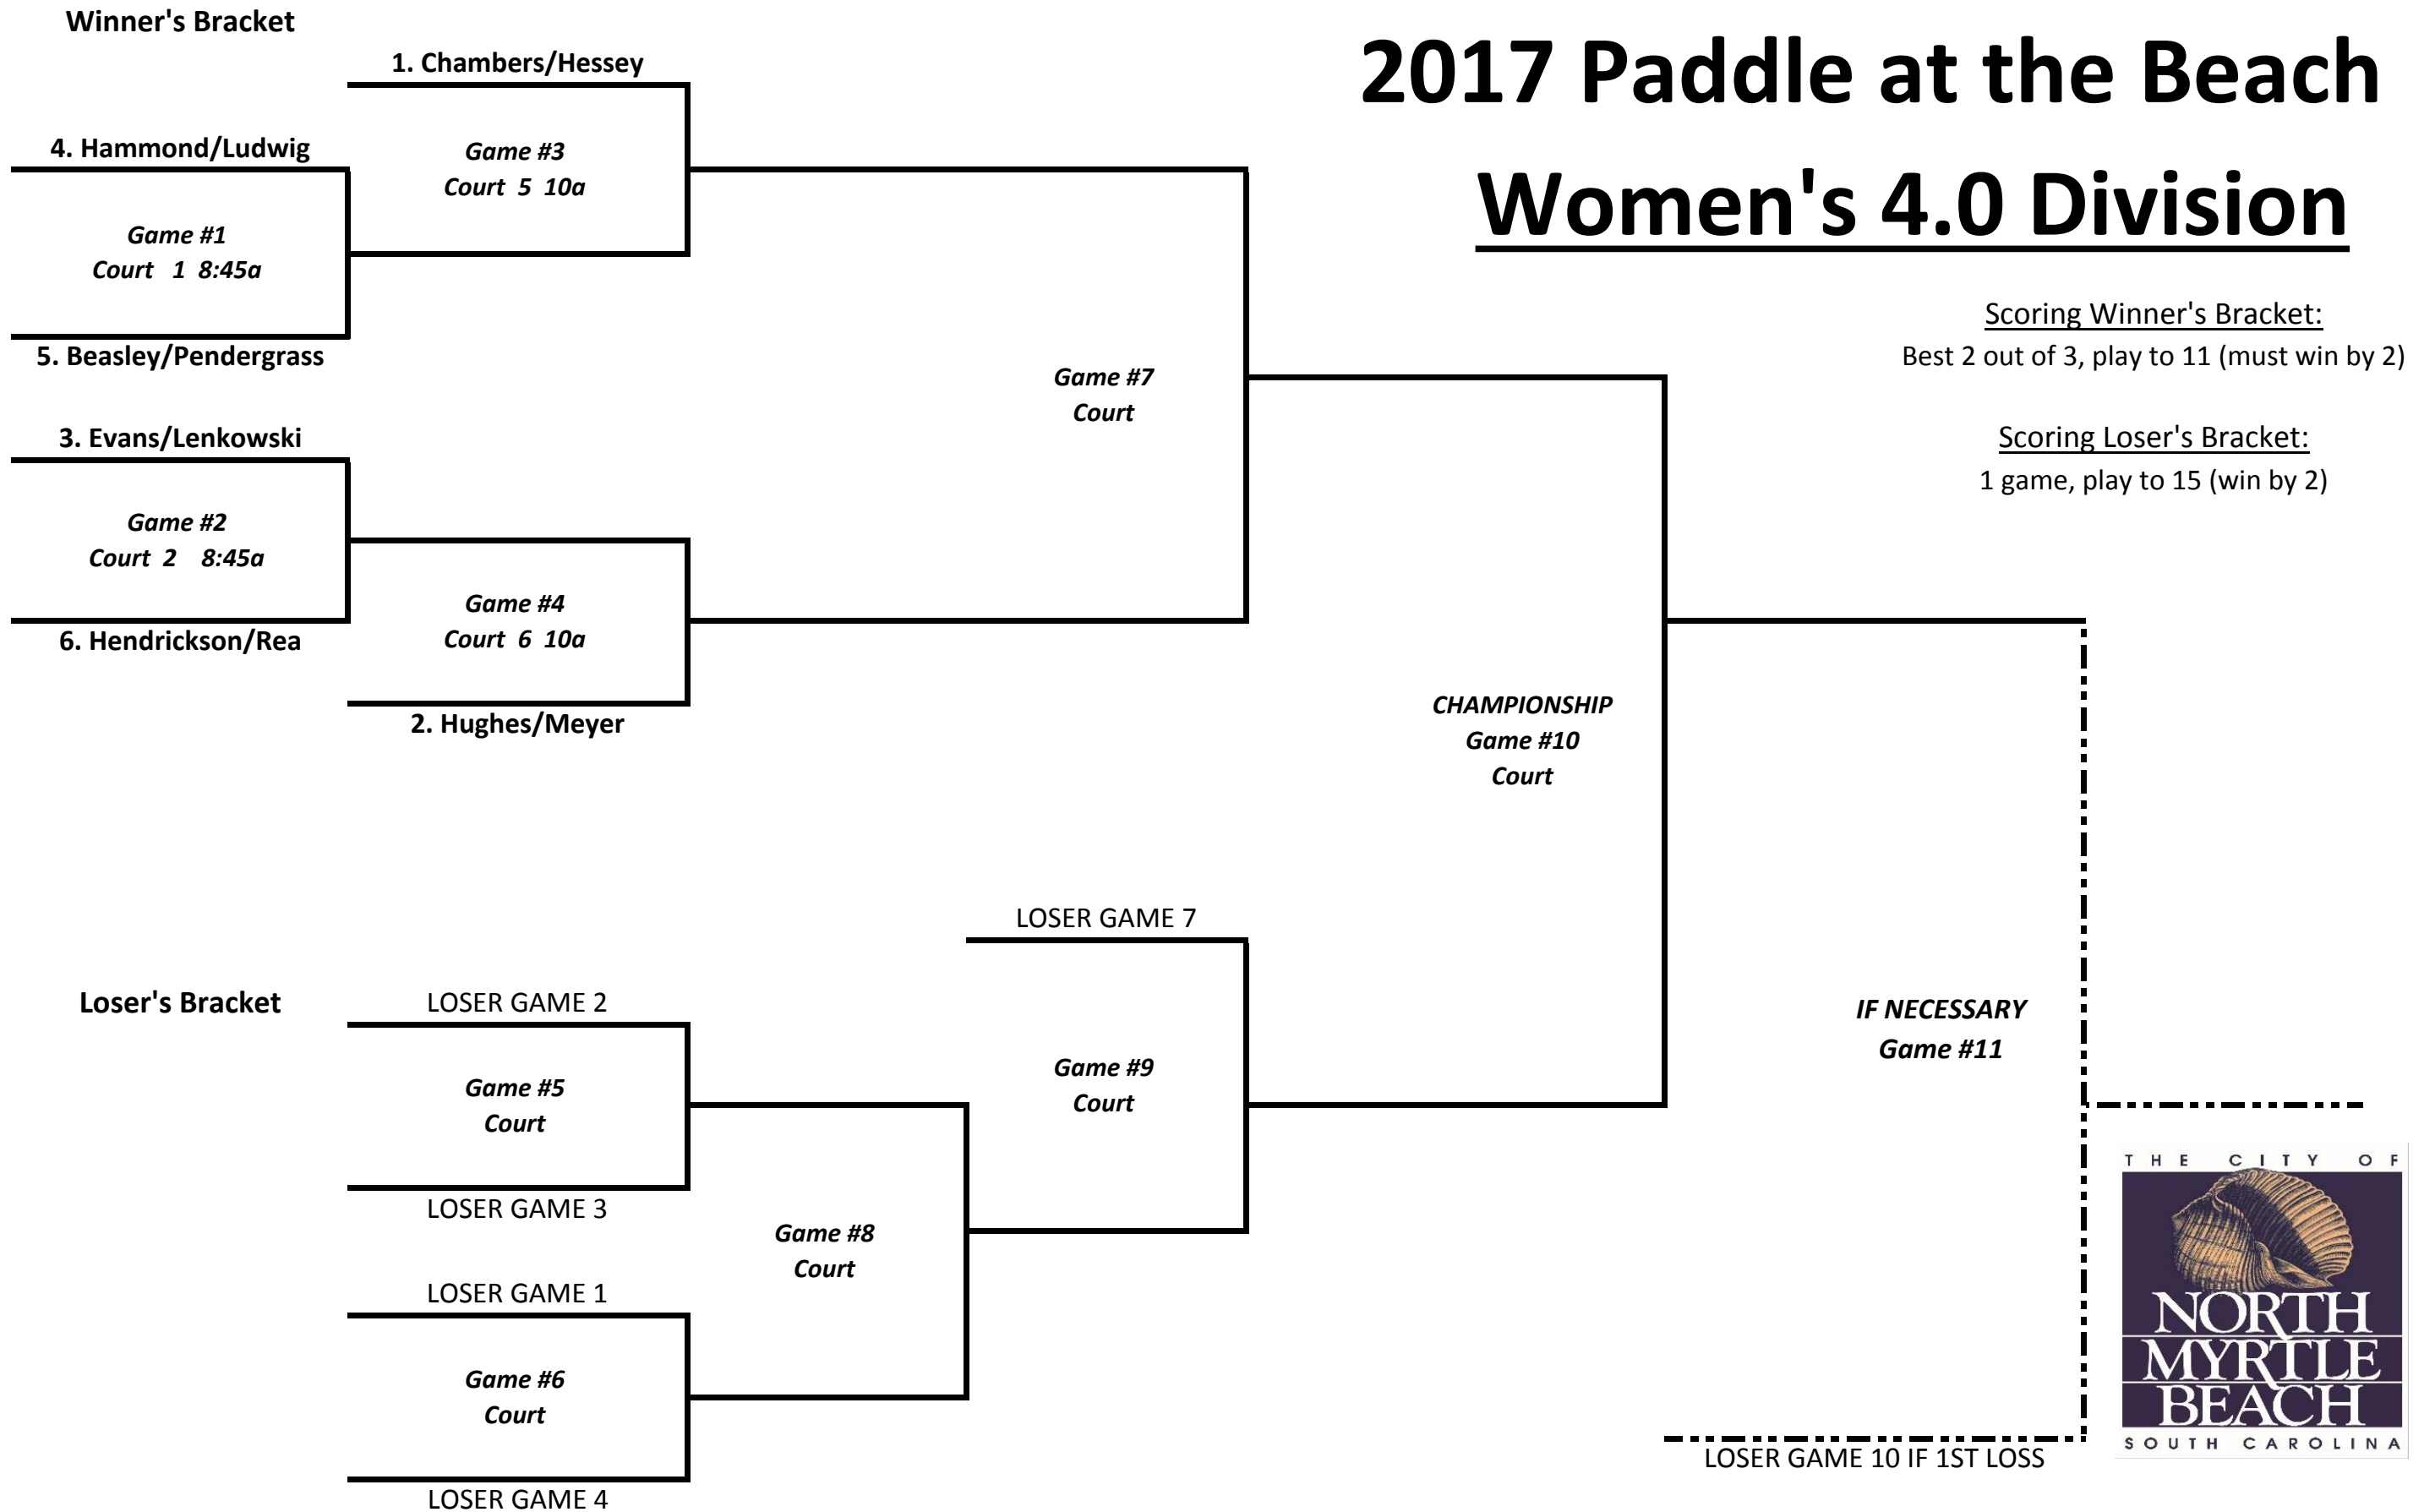

2017 Paddle at the Beach Women's 4.0 Division

Scoring Winner's Bracket:
Best 2 out of 3, play to 11 (must win by 2)

Scoring Loser's Bracket:
1 game, play to 15 (win by 2)